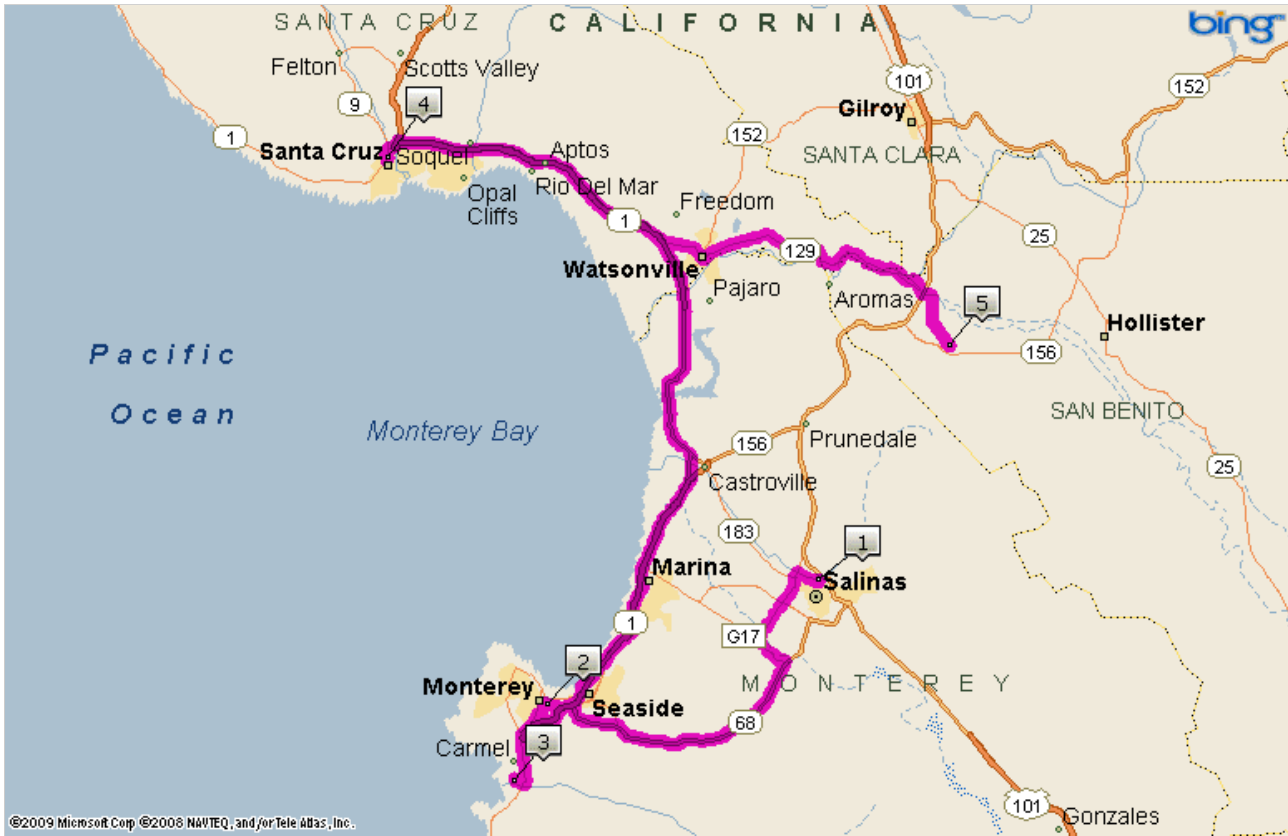

MONTEREY COUNTY HARLEY-DAVIDSON  
 333 NORTH MAIN STREE  
 SALINAS, CA 93901-2817  
 PHONE: 831-424-1909

**Ride Summary**

Name: **Central Coast Mission Run from Bike Shop-REVISED\_v1**  
 Rating  
 Start: **333 N Main St, Salinas, CA, 93901-2817**  
 End: **600 1st St, San Juan Bautista, CA, 95045**  
 Drive Total: **109.3 mi** (about 2 h 14 mins)

**Overview Map**

**Road Description**

**Directions**

Depart From: **Monterey County H-D  
 333 N Main St  
 Salinas, CA, 93901-2817**  
 Drive: **21.5 mi (about 28 mins)**

**Notes:**

NOTE: CHURCH ST. NAME CHANGED TO CORTEZ ST. MAP SHOULD READ ... RIGHT TURN FROM FREMONT ST. ONTO CORTEZ ST.

6	Turn <b>LEFT</b> onto <b>N DAVIS RD.</b>	<b>0.0 mi</b>
7	Start out going <b>SOUTHWEST</b> on <b>N DAVIS RD</b> toward <b>CENTRAL AVE.</b>	<b>3.8 mi</b> 5 mins
8	Turn <b>LEFT</b> onto <b>RESERVATION RD/CR-G17.</b>	<b>0.0 mi</b>
9	Start out going <b>SOUTHEAST</b> on <b>RESERVATION RD/CR-G17</b> toward <b>CREEKSIDE TER.</b>	<b>1.8 mi</b> 2 mins
10	Merge onto <b>CA-68 W</b> toward <b>MONTEREY.</b>	<b>12.9 mi</b> 13 mins
11	Stay <b>STRAIGHT</b> to go onto ramp.	<b>0.2 mi</b>
12	Merge onto <b>CA-68 W.</b>	<b>0.7 mi</b> 1 min
13	Take the exit toward <b>MONTEREY.</b>	<b>0.3 mi</b>
14	Take the ramp toward <b>FISHERMAN'S WHARF/PENINSULA COLLEGE.</b>	<b>0.0 mi</b>
15	Merge onto <b>FREMONT ST.</b>	<b>0.4 mi</b> 1 min
16	Turn <b>RIGHT</b> onto <b>CHURCH ST.</b>	<b>0.0 mi</b>

---

Arrive At: **San Juan Bautista Mission**  
**600 1st St**  
**San Juan Bautista, CA, 95045**

---