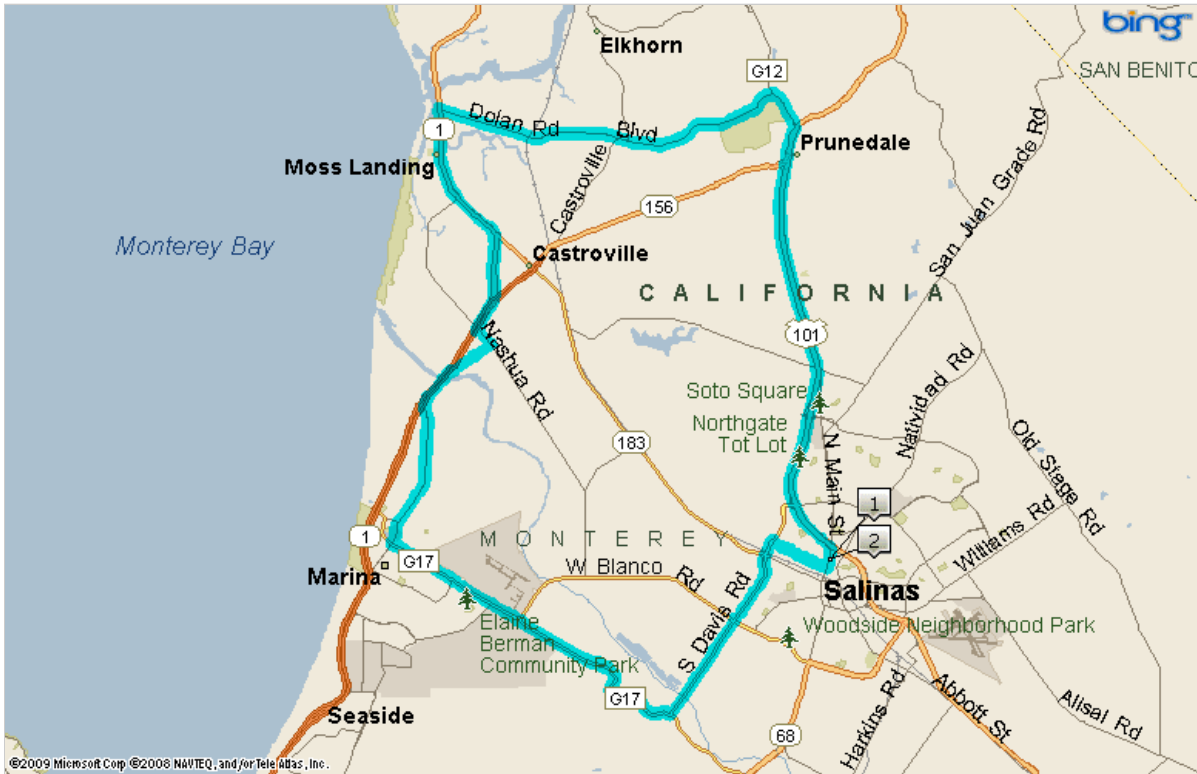

**Ride Summary**

Name: **MBHOG New Member Group Riding Orientation Ride**  
 Rating  
 Start: **333 N Main St, Salinas, CA, 93901-2817**  
 End: **333 N Main St, Salinas, CA, 93901-2817**  
 Drive Total: **36.9 mi** (about 56 mins)

**Overview Map**

**Road Description**

**Directions**

Depart From: **333 N Main St  
 Salinas, CA, 93901-2817**  
 Drive: **36.9 mi (about 56 mins)**

- |    |   |  |
|----|---|--|
| 1  | <b>Start out going SOUTH on N MAIN ST/CA-183 toward E MENKE ST.</b>             | <b>0.0 mi</b>                          |
| 2  | <b>Turn RIGHT onto W MENKE ST.</b>  | <b>0.0 mi</b>                          |
| 3  | <b>Turn LEFT onto MARTELLA ST.</b>  | <b>0.0 mi</b>                          |
| 4  | <b>Start out going SOUTHWEST on MARTELLA ST toward W ROSSI ST.</b>              | <b>0.0 mi</b>                          |
| 5  | <b>Turn RIGHT onto W ROSSI ST.</b>  | <b>1.1 mi</b><br><small>2 mins</small> |
| 6  | <b>Turn LEFT onto N DAVIS RD.</b>   | <b>0.0 mi</b>                          |
| 7  | <b>Start out going SOUTHWEST on N DAVIS RD toward CENTRAL AVE.</b>              | <b>3.7 mi</b><br><small>5 mins</small> |
| 8  | <b>Start out going NORTHWEST on RESERVATION RD/CR-G17 N toward PANZIARA RD.</b> | <b>6.5 mi</b><br><small>9 mins</small> |
| 9  | <b>Turn RIGHT onto DEL MONTE BLVD.</b>  | <b>0.0 mi</b>                          |
| 10 | <b>Start out going NORTHEAST on DEL MONTE BLVD toward BEACH RD.</b>             | <b>0.7 mi</b>                          |