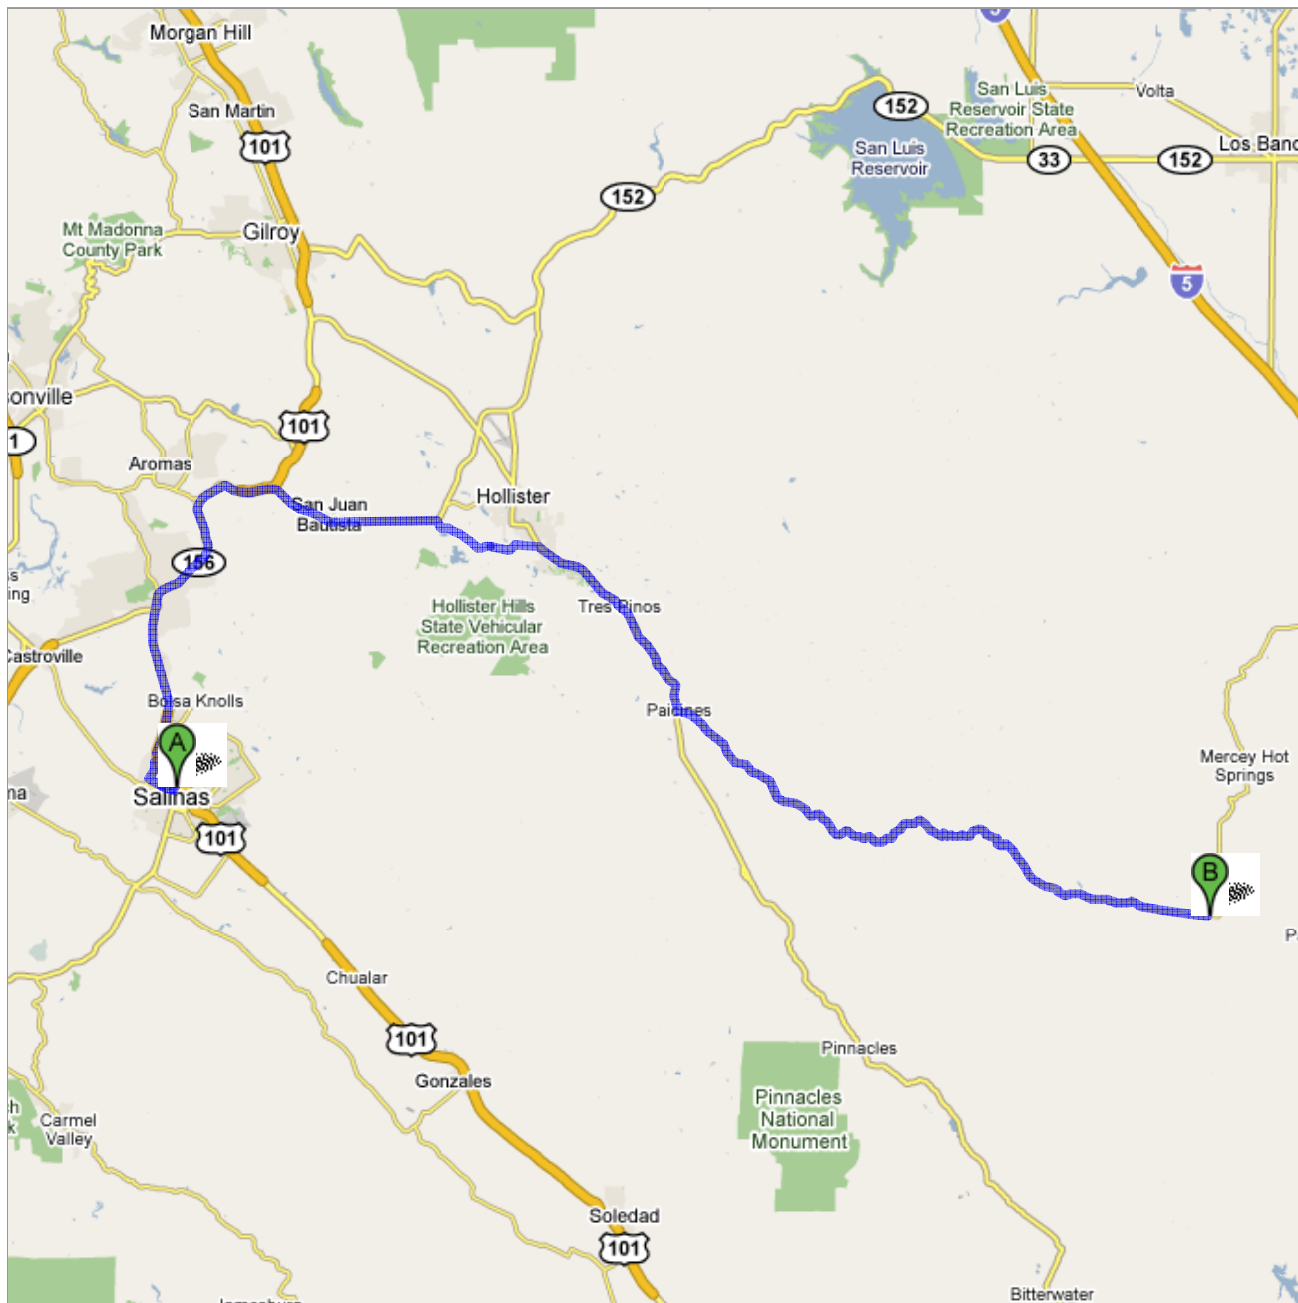

Directions to Panoche Inn

29960 Panoche Rd, Paicines, CA 95043 - (831)

628-3538

66.7 mi – about **2 hours 0 mins**

Monterey County H-D (Bike Shop) -- 831-424-1909

RC Dave Ferrasci -- Cell: 831-970-1603

RC Nelson French -- Cell: 510-612-7039

 **Monterey County Harley-Davidson**
 333 N Main St, Salinas, CA 93901 - (831) 424-1909

-
- | | | |
|---|---|-----------------------------|
|  | 1. Head south on CA-183/N Main St toward Menke St | go 489 ft
total 489 ft |
|  | 2. Turn right at W Menke St | go 285 ft
total 0.1 mi |
|  | 3. Turn left at Martella St/Natividad St | go 377 ft
total 0.2 mi |
|  | 4. Turn right at W Rossi St
About 3 mins | go 1.0 mi
total 1.3 mi |
|  | 5. Turn right at N Davis Rd
About 2 mins | go 0.7 mi
total 2.0 mi |
|  | 6. Turn right at Calle del Adobe/W Laurel Dr
Continue to follow W Laurel Dr
About 1 min | go 0.2 mi
total 2.2 mi |
| | 7. Take the ramp onto El Camino Real N
About 19 mins | go 15.3 mi
total 17.5 mi |
| | 8. Take the exit toward Hollister
About 1 min | go 0.4 mi
total 17.9 mi |
|  | 9. Merge onto CA-156/San Juan Hollister Rd
Continue to follow CA-156
About 10 mins | go 7.0 mi
total 24.9 mi |
|  | 10. Turn right at Union Rd
About 9 mins | go 3.6 mi
total 28.5 mi |
| | 11. Continue straight onto Cienega Rd | go 0.2 mi
total 28.7 mi |
| | 12. Continue on Union Rd
About 3 mins | go 1.0 mi
total 29.7 mi |
|  | 13. Turn right at CA-25
About 15 mins | go 9.5 mi
total 39.2 mi |
|  | 14. Turn left at J1/Panoche Rd
Destination will be on the right
About 56 mins | go 27.4 mi
total 66.7 mi |

 **Panoche Inn**
 29960 Panoche Rd, Paicines, CA 95043 - (831) 628-3538

These directions are for planning purposes only. You may find that construction projects, traffic, weather, or other events may cause conditions to differ from the map results, and you should plan your route accordingly. You must obey all signs or notices regarding your route.

Map data ©2009 , Tele Atlas